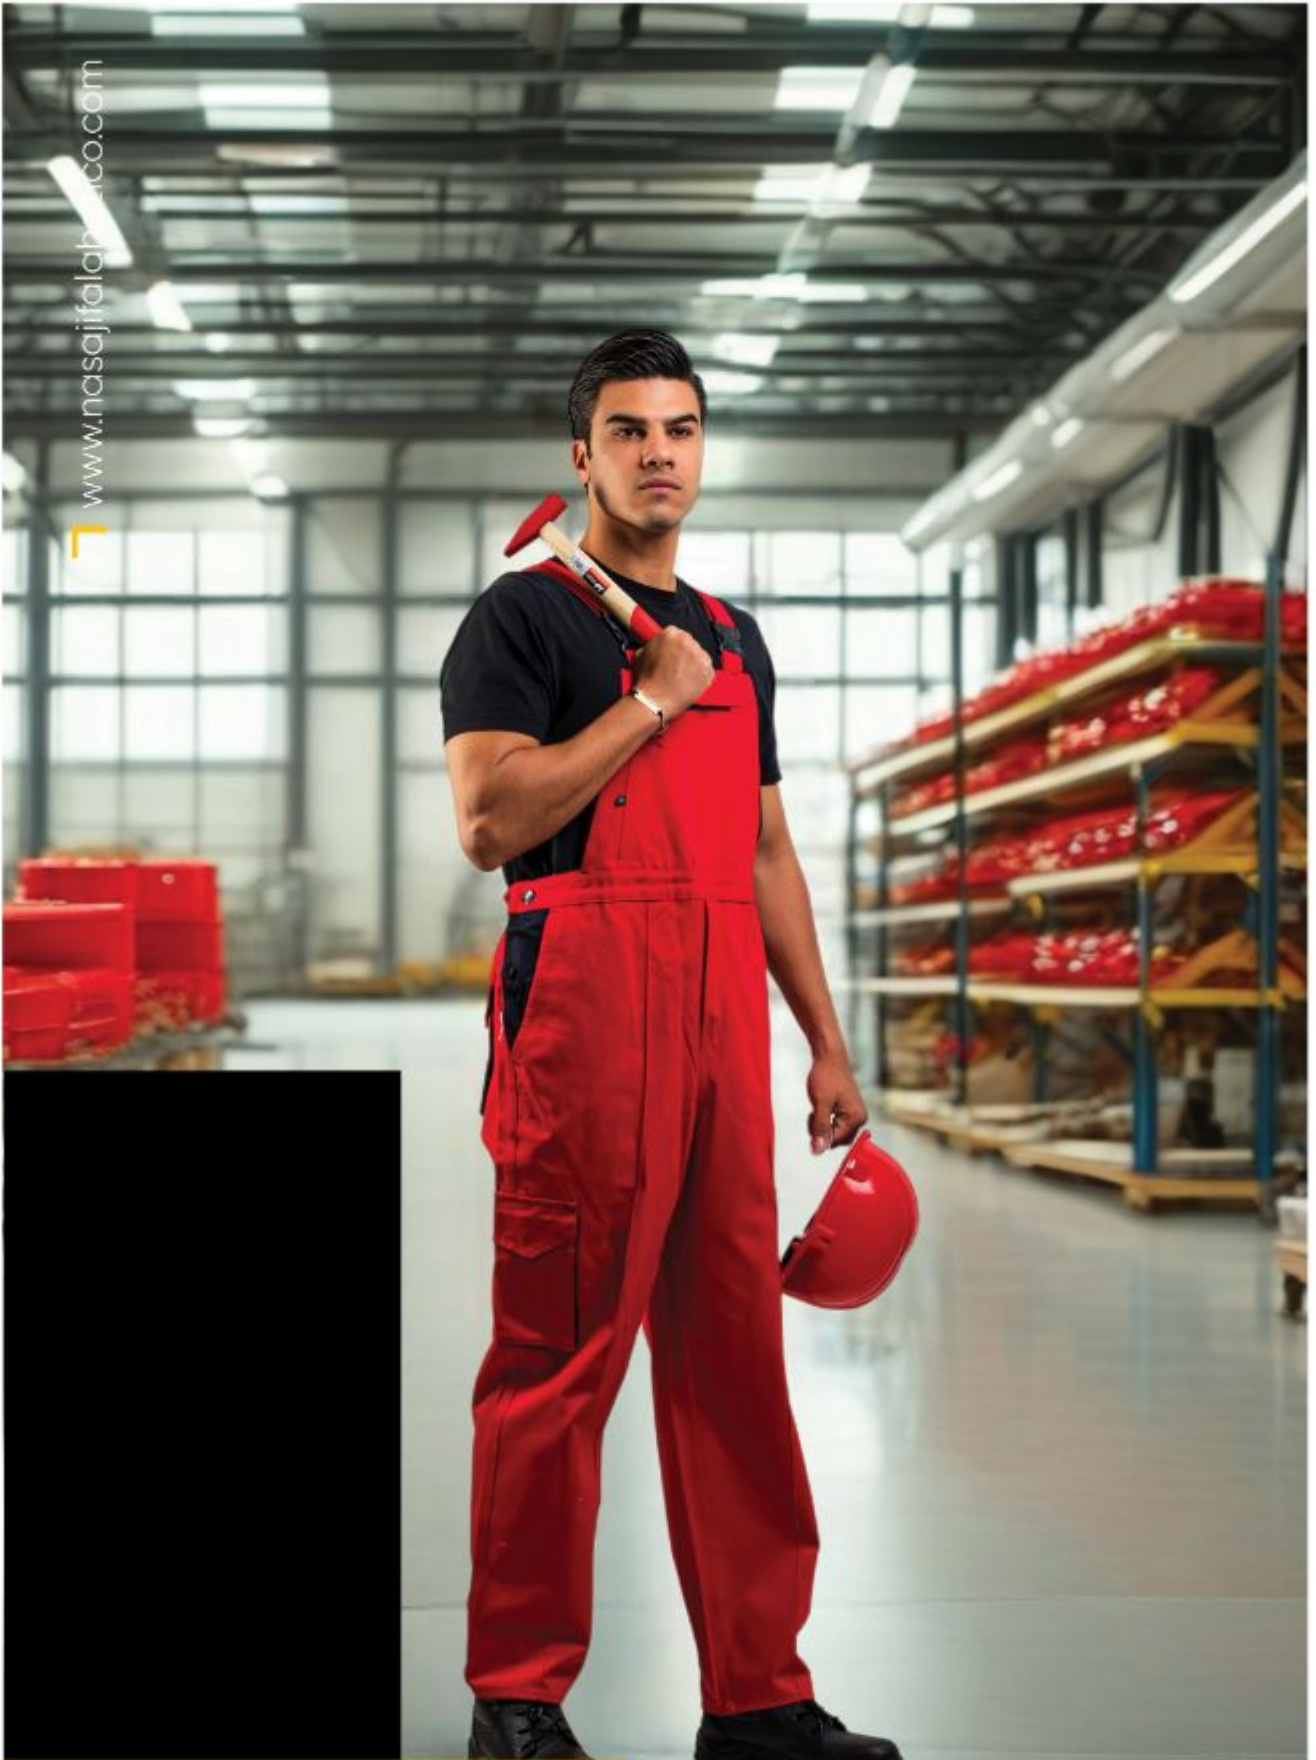

www.nasajjalab.com

Fireproof
work clothes